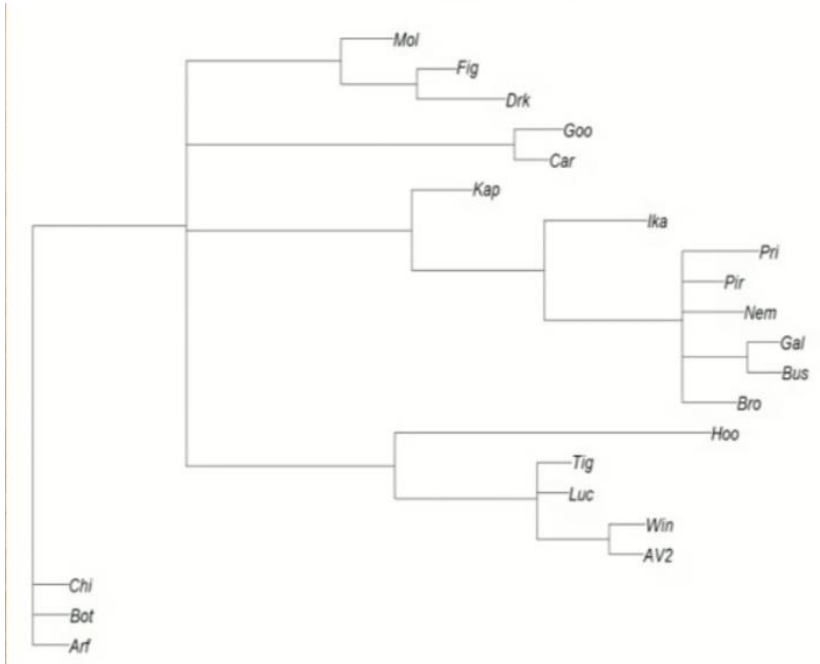

A photograph of two giraffes in a savanna landscape. One giraffe is in the foreground, its neck curved over the back of another giraffe that is slightly behind it. The background features dry grass and scattered trees under a clear blue sky.

Западная равнинная горилла

..... Сообщество

--- Клан

— Племя

Цезарь Семья

Спасибо за внимание!