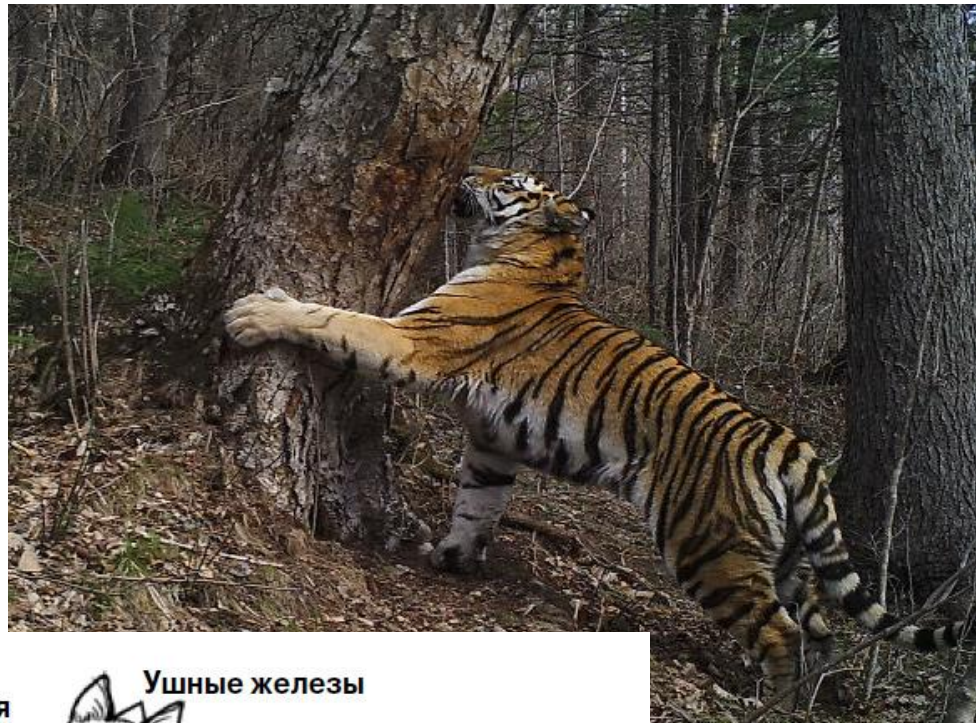

A photograph of two giraffes in a savanna landscape. One giraffe is in the foreground, its neck curved over the back of another giraffe that is slightly behind it. The background features dry grass and scattered trees under a clear blue sky.

Skoltech

Территория жизни

Илья Гомыранов – зоолог, сотрудник Сколтеха
@gomurapov во всех соцсетях

Элиот Говард, 1920

Певчая овсянка (*Melospiza melodia*)

Маргарет Морзе Нейс, 1937, 1942

Желтолобая якана (*Jacana spinosa*)